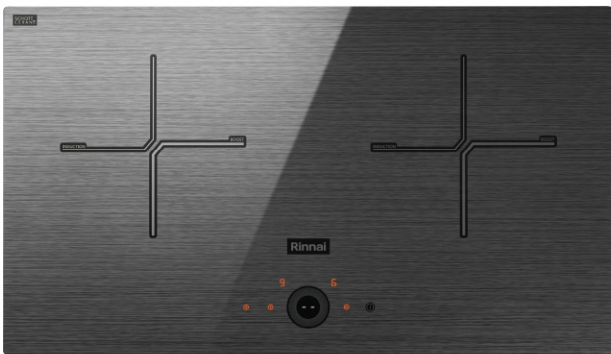

Rinnai

PRECISION COOKING WITH SMART WHEEL

NEW

RB-7032H CFG

NEW

RB-7032H CFB

SCHOTT CERAN® Fine Print Technology

German made Schott CERAN® with innovative Fine Print technology gives a perfect balance of aesthetics, durability, easy maintenance, and safety with high resistance to scratches, heat, impact, and chemicals, enquiring long-lasting beauty and resilience.

Smart Wheel Control
Smooth control enables setting up to 9 heating level

Anti Overflow Protection
Detect overflow touches control panel, and switch off the heating for safety

Booster
5 min at most heat intensity at each zone

Timer
Can set up to 99min

13A
Hassle free to plug into 13amp wall sockets

Child Lock
Prevent children from switching on for safety

Pan Sensor
Heating starts only with detecting suitable pan

AUTO OFF
Automatically switch off after continuous use (2-8hr at diff level)

Hot Surface Warning
Show "H" if surface has residual heat to avoid touching

RB-7032H CFG

RB-7032H CFB

RB-7012H-CB

RB-3012H-CB

Model	RB-7032H CFG / CFB	RB-7012H-CB	RB-3012H-CB
Type	2 Induction Zones	2 Induction Zones	2 Induction Zones
Control	Smart Wheel	Soft Touch	Soft Touch
SCHOTT CERAN® Glass	Fine Print (Grey / Black)	Black	Black
Power Setting	9 Power Levels	9 Power Levels	9 Power Levels
Booster	✓	✓	✓
Timer	99 min	99 min	99 min
Child Safety Lock	✓	✓	✓
Residual Heat Indicator	✓	✓	✓
Auto Switch Off	✓	✓	✓
Pan Detector	✓	✓	✓
Hot Surface Warning	✓	✓	✓
Anti Overflow Protection	✓	✓	✓
ECO Function	-	-	-
Total connect load	2900W	2900W	2900W
Power (kW)	Left : 1.8 / *2.1	Left : 1.8 / *2.1	Front : 1.8 / *2.1
*Booster	Right : 1.8 / *2.1	Right : 1.8 / *2.1	Back : 1.2 / *1.5
Max Amp	13A	13A	13A
Dimension WxDxH (mm)	730 x 420 x 58	710 x 410 x 58	310 x 520 x 58
Cut Out WxDxH (mm)	680 x 380 x 60	680 x 380 x 60	270 x 490 x 60