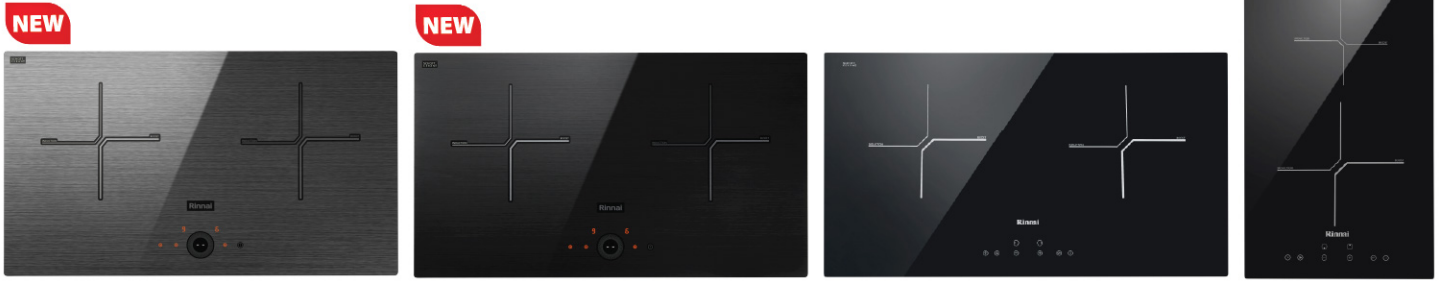

Timer
Can set up to 99min

13A
Hassle free to plug into 13amp wall sockets

Child Lock
Prevent children from switching on for safety

Pan Sensor
Heating starts only with detecting suitable pan

AUTO OFF
Automatically switch off after continuous use (2-8hr at diff level)

Hot Surface Warning
Show "H" if surface has residual heat to avoid touching

RB-7032H CFG

RB-7032H CFB

RB-7012H-CB

RB-3012H-CB

Model	RB-7032H CFG / CFB	RB-7012H-CB	RB-3012H-CB
Type	2 Induction Zones	2 Induction Zones	2 Induction Zones
Control	Smart Wheel	Soft Touch	Soft Touch
SCHOTT CERAN® Glass	Fine Print (Grey / Black)	Black	Black
Power Setting	9 Power Levels	9 Power Levels	9 Power Levels
Booster	✓	✓	✓
Timer	99 min	99 min	99 min
Child Safety Lock	✓	✓	✓
Residual Heat Indicator	✓	✓	✓
Auto Switch Off	✓	✓	✓
Pan Detector	✓	✓	✓
Hot Surface Warning	✓	✓	✓
Anti Overflow Protection	✓	✓	✓
ECO Function	-	-	-
Total connect load	2900W	2900W	2900W
Power (kW)	Left : 1.8 / *2.1	Left : 1.8 / *2.1	Front : 1.8 / *2.1
*Booster	Right : 1.8 / *2.1	Right : 1.8 / *2.1	Back : 1.2 / *1.5
Max Amp	13A	13A	13A
Dimension WxDxH (mm)	730 x 420 x 58	710 x 410 x 58	310 x 520 x 58
Cut Out WxDxH (mm)	680 x 380 x 60	680 x 380 x 60	270 x 490 x 60