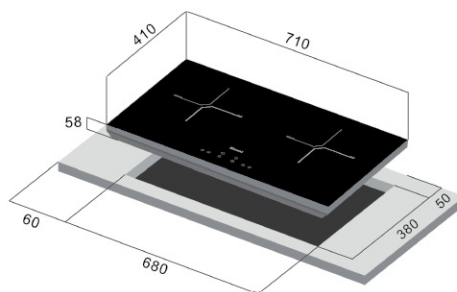

RB-7012H-CB