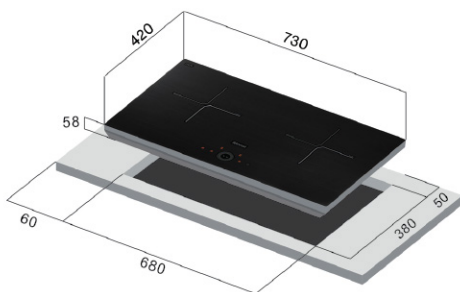

TECHNICAL DRAWING

RB-7032H CFG / CFB