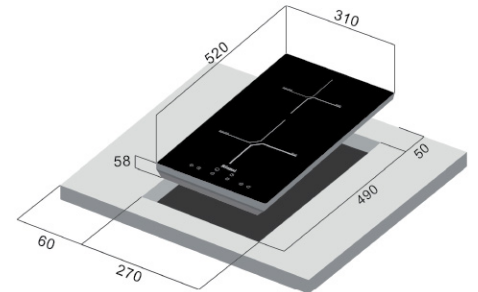

RB-3012H-CB

RINNAI HOLDINGS (PACIFIC) PTE LTD

61 Ubi Road 1 #02-20 & 21, Oxley Bizhub Singapore 408727

Phone: (65) 6748 9011

www.rinnai.sg

@Rinnai.Singapore

@Rinnai_SG

@Rinnai_SG

Scan for more details